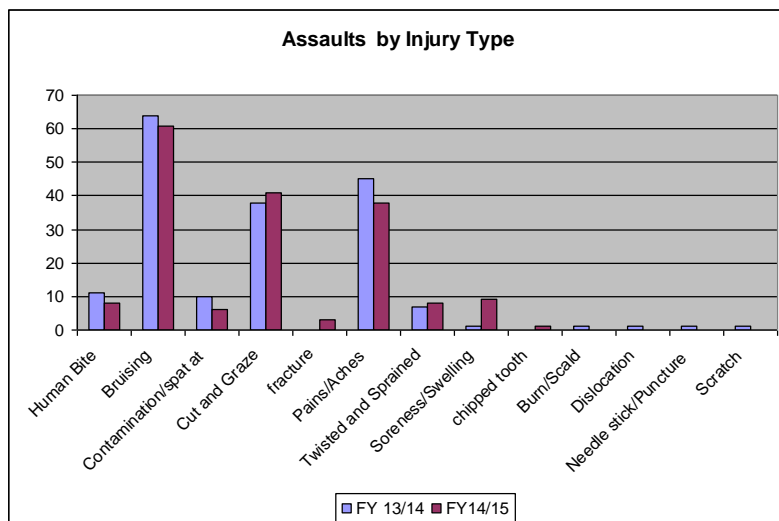

SURREY POLICE - PAPER FOR PCC MANAGEMENT MEETING

**Update on assaults on staff**

In FY13/14 there were 180 recorded assaults on Surrey Police Personnel, this decreased slightly to 178 in FY14/15.

**Assaults by Location**

In FY 13/14, the majority of assaults (81) occurred in West Surrey, with only 51 in the North and 41 in the east, however they were evenly spread across the divisions in FY14/15.

**Assault by Injury Type**

As can be seen from the below the types of injuries sustained have remained fairly consistent over the two years.

Time off work as a result of assaults

As can be seen from the below there were significantly more days lost to absence following an injury in FY14/15 than the previous financial year. The reasons for this are not clear.