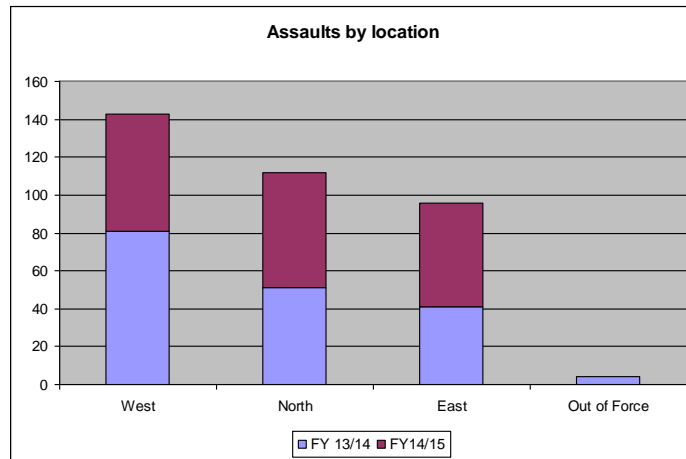

SURREY POLICE - PAPER FOR PCC MANAGEMENT MEETING

**Update on assaults on staff**

In FY13/14 there were 180 recorded assaults on Surrey Police Personnel, this decreased slightly to 178 in FY14/15.

**Assaults by Location**

In FY 13/14, the majority of assaults (81) occurred in West Surrey, with only 51 in the North and 41 in the east, however they were evenly spread across the divisions in FY14/15.

**Assault by Injury Type**

As can be seen from the below the types of injuries sustained have remained fairly consistent over the two years.

Time off work as a result of assaults

As can be seen from the below there were significantly more days lost to absence following an injury in FY14/15 than the previous financial year. The reasons for this are not clear.