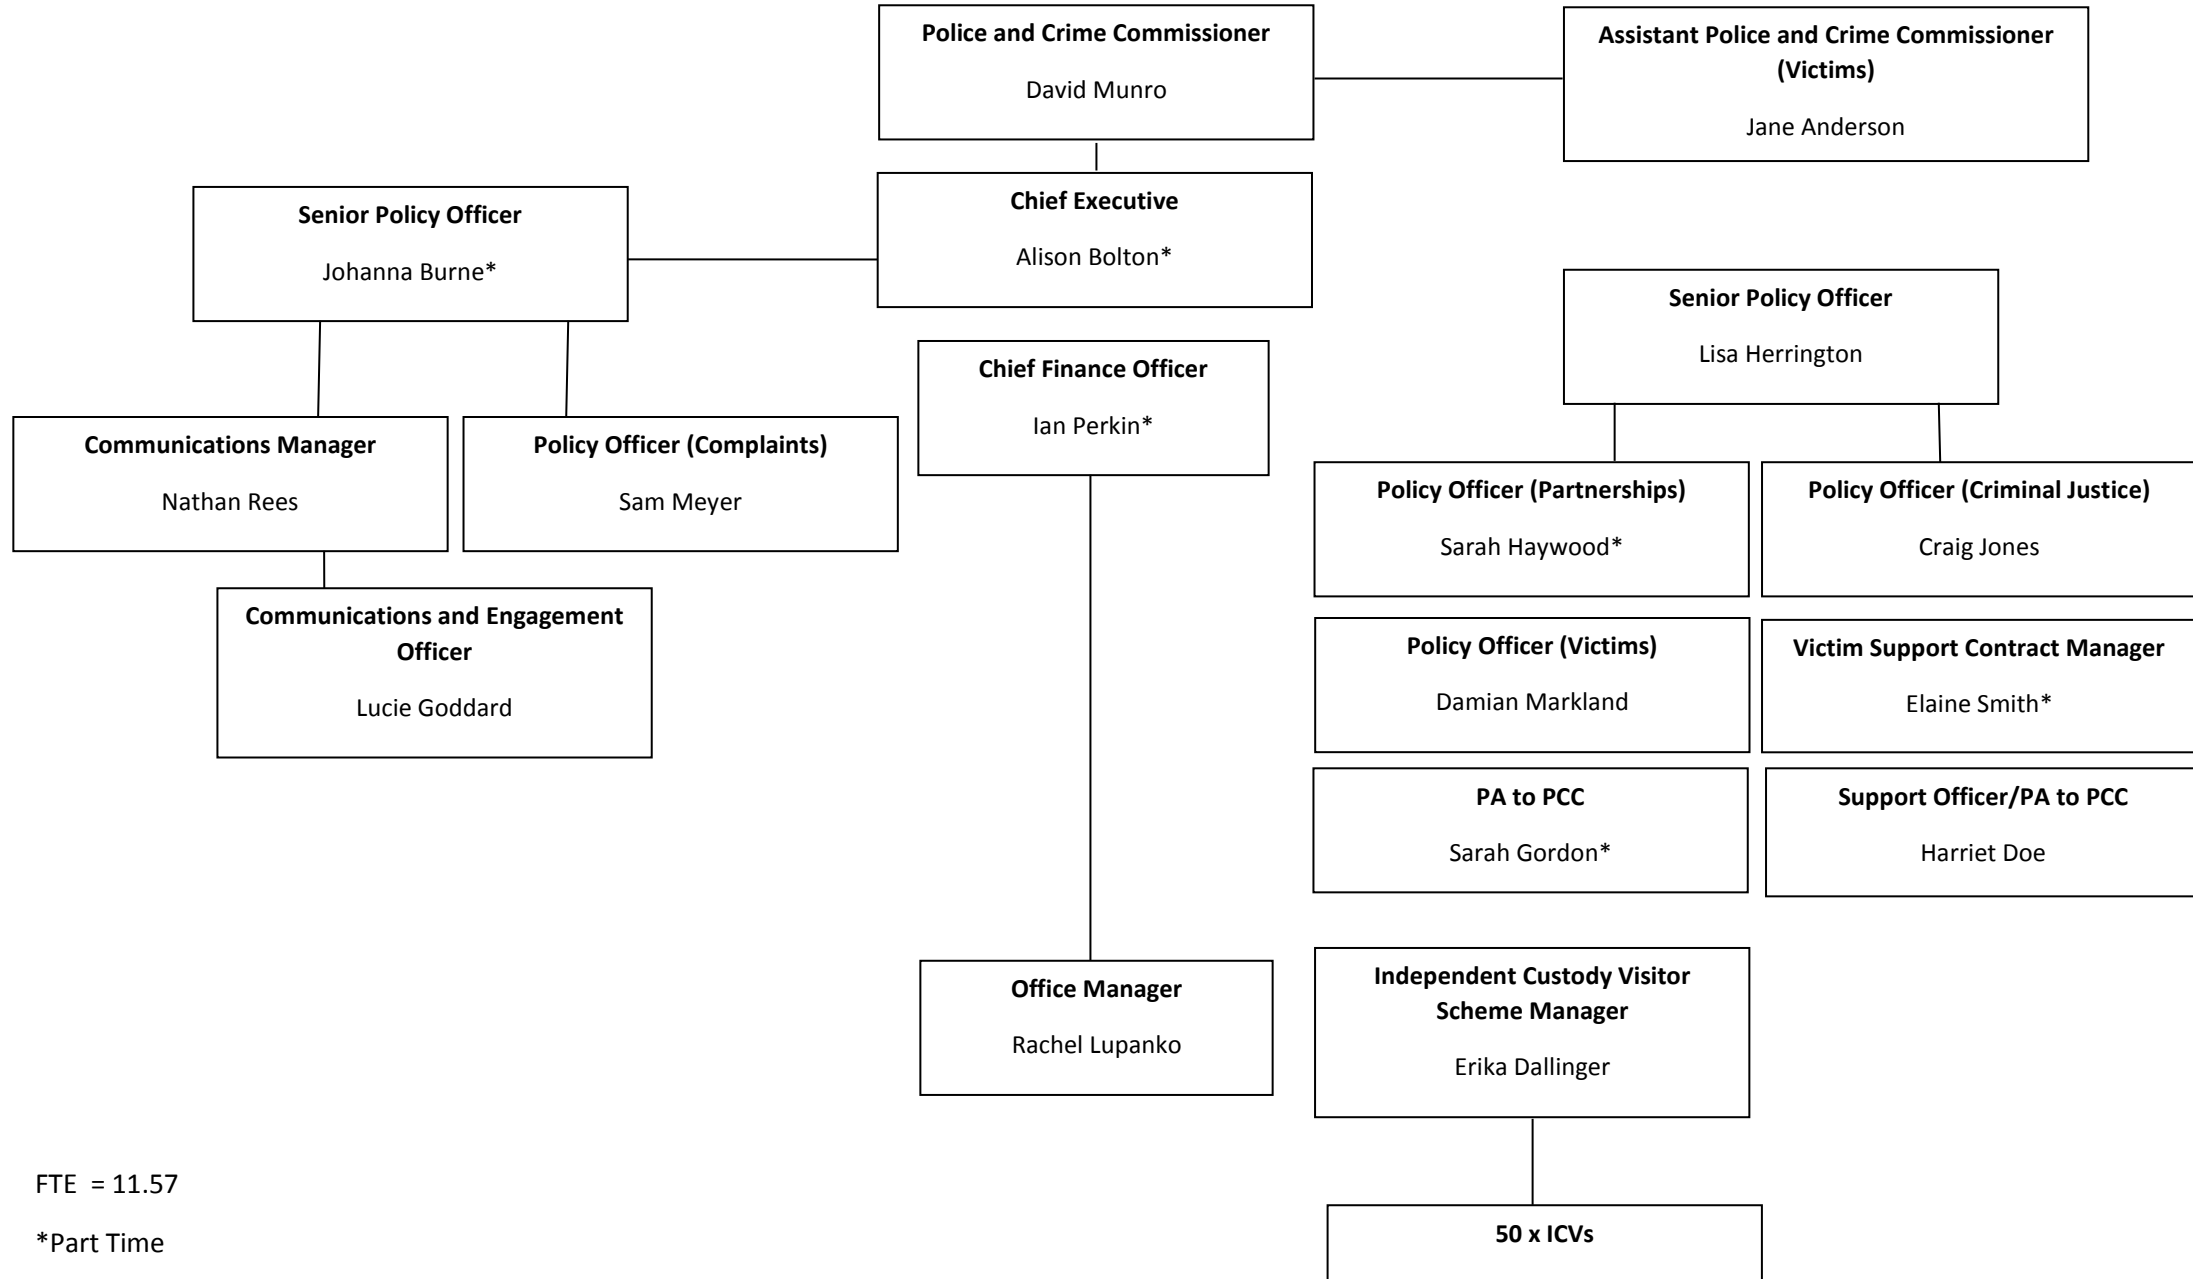

Office of the Police and Crime Commissioner for Surrey

FTE = 11.57

*Part Time