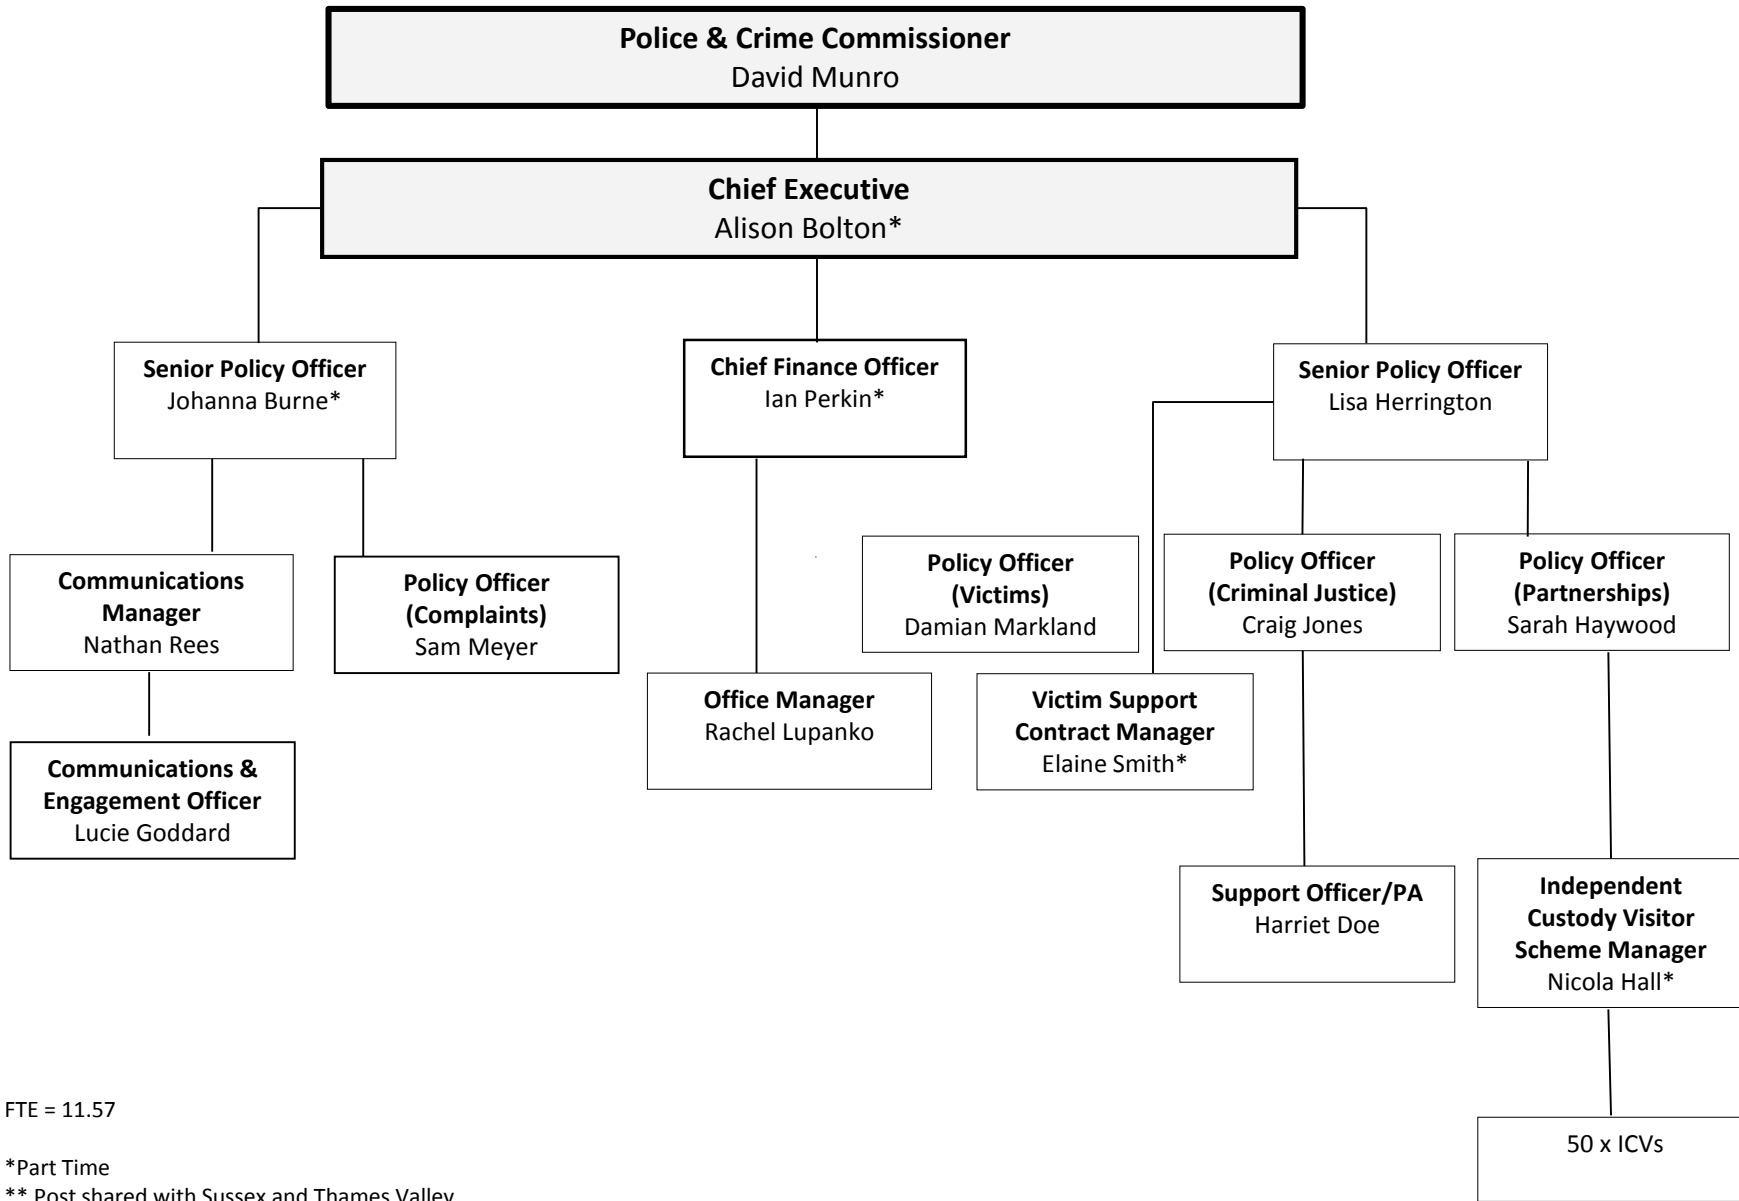

Office of the Police and Crime Commissioner for Surrey

FTE = 11.57

*Part Time

** Post shared with Sussex and Thames Valley